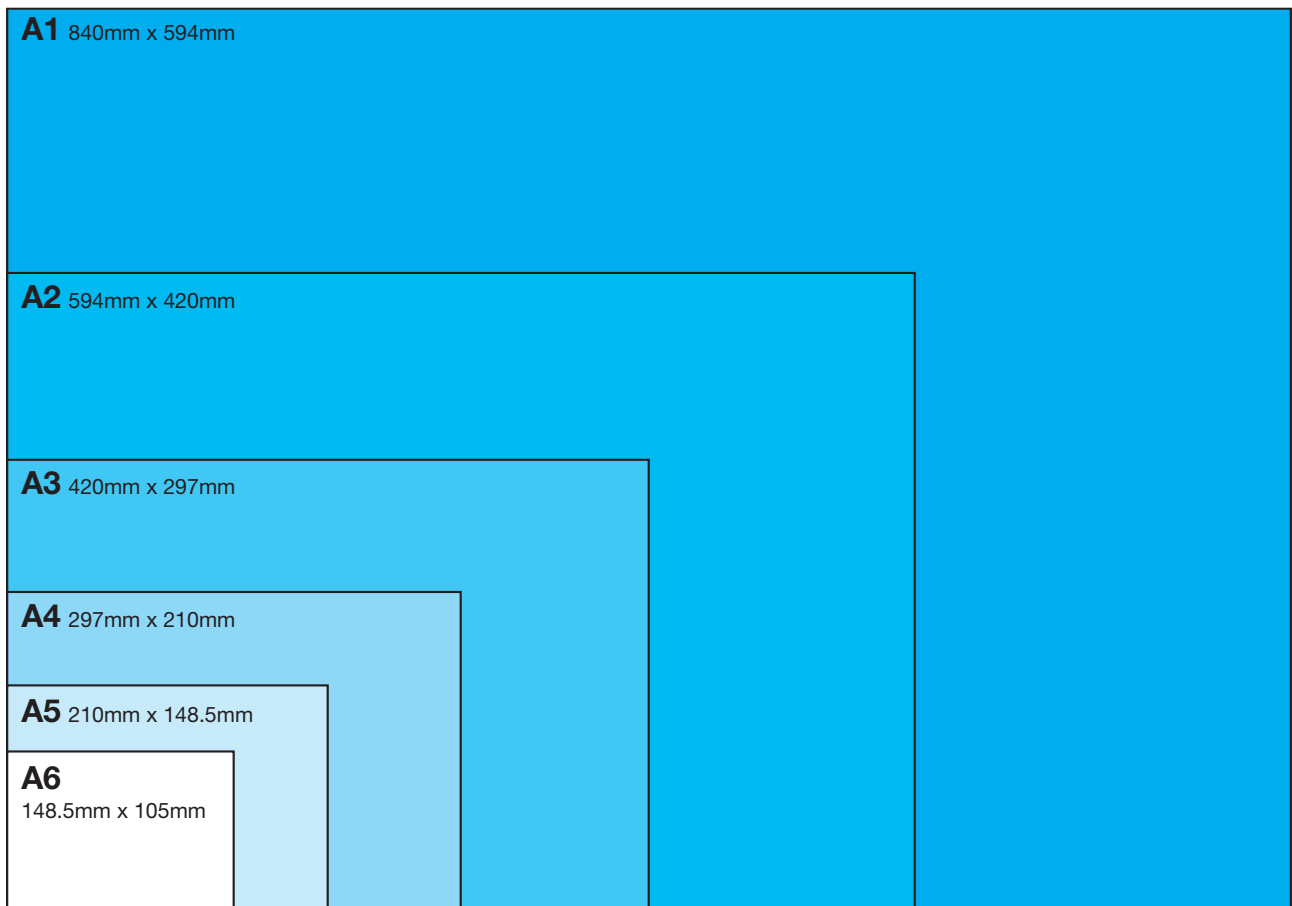

# COMMON PAPER SIZES

These are typical sizes we print, although we can accommodate any size you may require.

**DL Leaflet 6pp** A4 (297mm x 210mm) folded twice

**Compliment Slip DL**

1/3 A4 210mm x 99mm

**Business Card**

85mm x 55mm

Illustrations are not to scale.